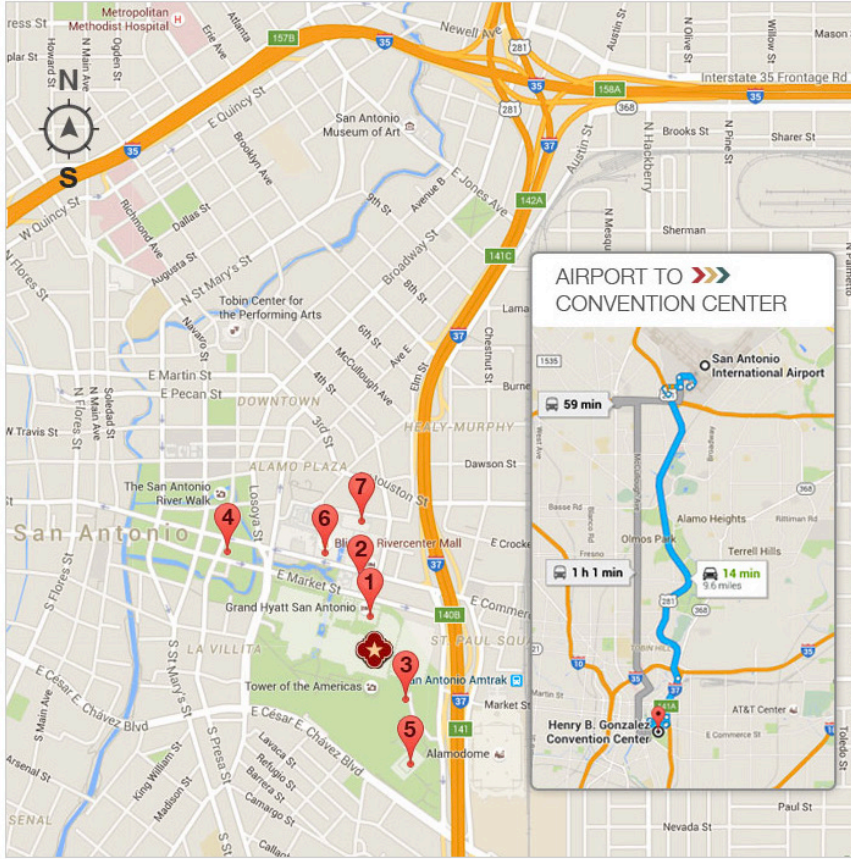

PARKING

LOCATION

PARKING

- + [1. GRAND HYATT PARKING GARAGE](#)
- + [2. CONVENTION CENTER GARAGE](#)
- + [3. CONVENTION CENTER SOUTH PARKING](#)
- + [4. RIVERBEND GARAGE](#)
- + [5. TOWER OF THE AMERICAS PARKING](#)
- + [6. SHOPS AT RIVERCENTER – COMMERCE](#)
- + [7. SHOPS AT RIVERCENTER – CROCKETT](#)
- + [Additional Downtown Parking Locations](#)

DIRECTIONS

900 E. Market, 78205 [Google Directions](#)

- + [TRAVELING FROM THE AIRPORT](#)
- + [TRAVELING SOUTH FROM DALLAS / AUSTIN](#)
- + [TRAVELING WEST FROM HOUSTON](#)
- + [TRAVELING NORTH FROM CORPUS CHRISTI](#)
- + [TRAVELING EAST FROM EL PASO](#)